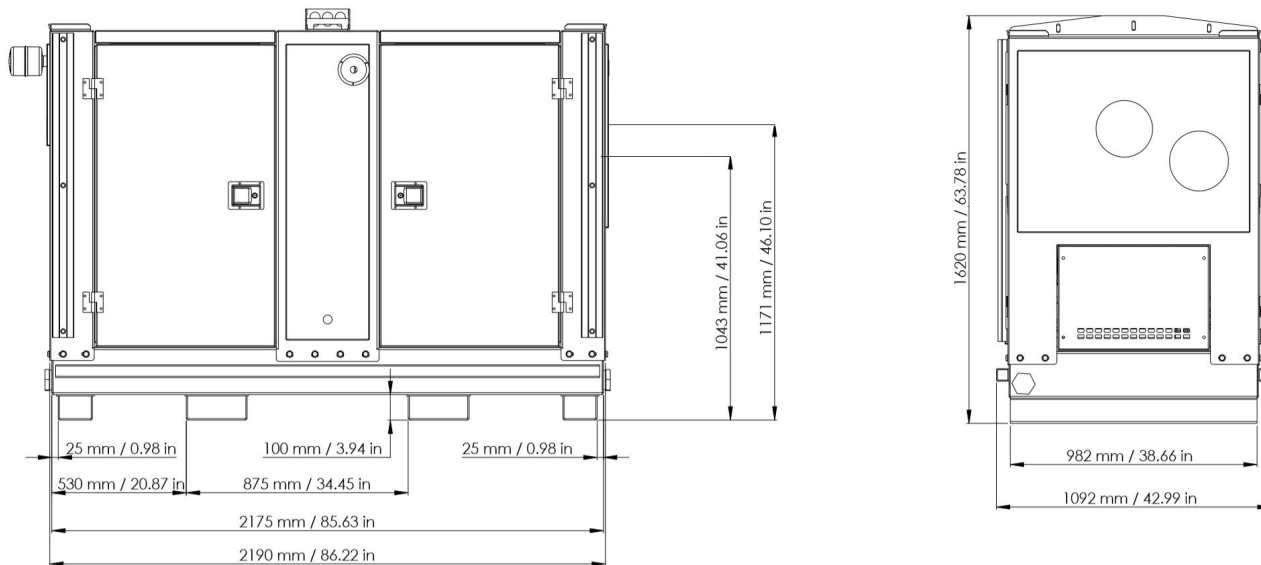

SPECIFICATIONS

Connections	6" (150 mm) QD fittings
Maximum Pump Speed	70 rpm (420 rpm at pulley)
Maximum Drive Speed	1,800 rpm
Maximum Flow	374 gpm (85 m ³ /h)
Maximum Head	81' (27m)
Maximum Static Lift	30' (9m)
Maximum Head	48 dBA at 33' (10 m)
Typical Fuel Consumption	0.4 gal/h (1.5 l/h)
Volumetric Efficiency	Up to 90%
Fuel Tank Capacity	52.8 gal (200 L)
Piston Pump Type	Duplex Double Acting
Dry Weight	4,730 lbs (2,130 kg)