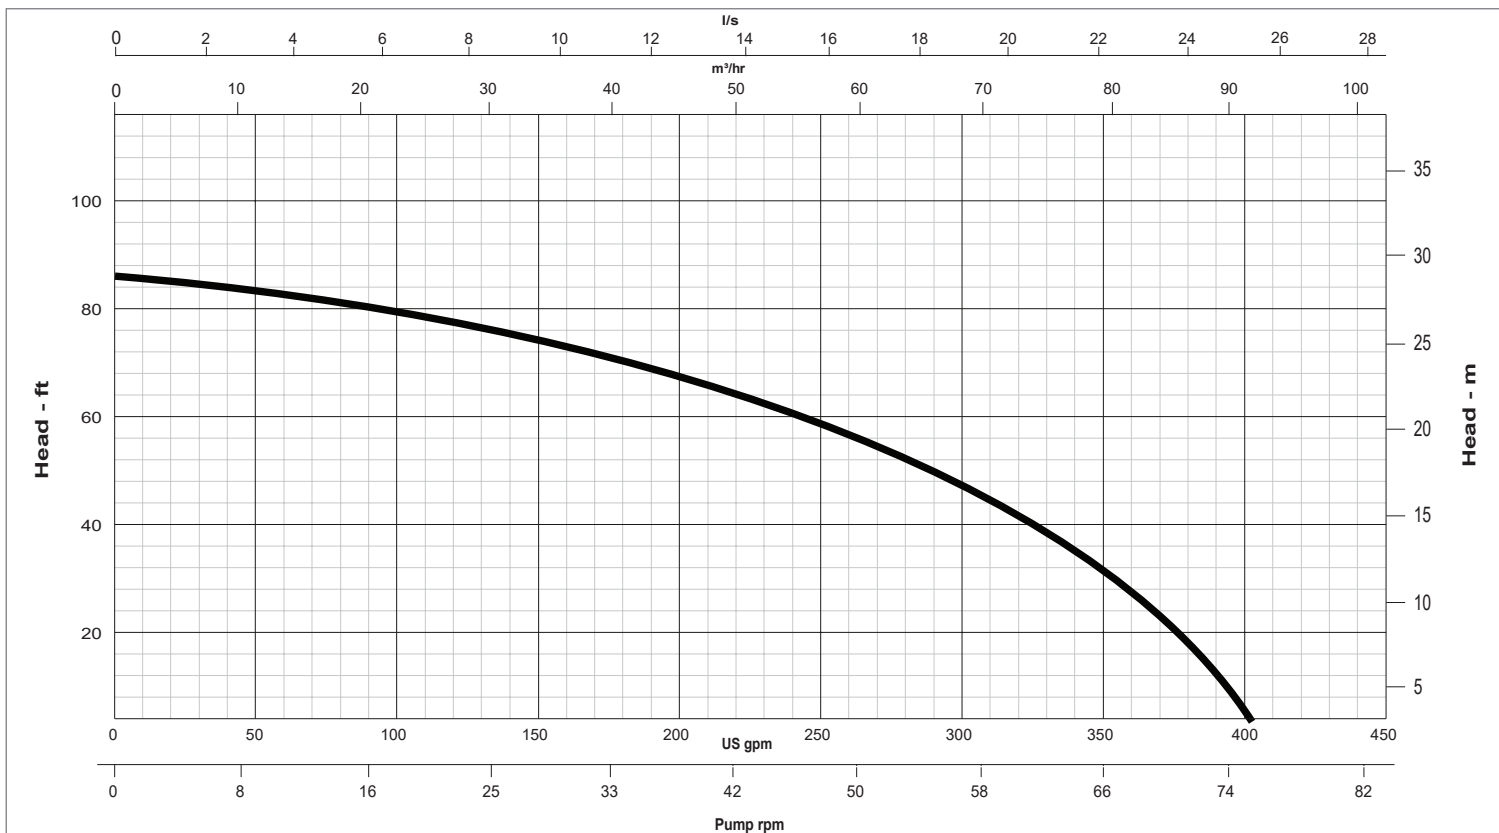

Capable of starting dry and operating for long uninterrupted periods with high fuel efficiency and low maintenance, the self priming 6GSPWP will pump water with or without air or air with or without water and all combinations in between. The 6GSPWP is inherently self priming and the very gentle pulsation of the flow from the piston pump prevents wellpoint clogging, reduces piping losses and helps maintain vacuum and efficiency.

SPECIFICATIONS

Connections	6" (150 mm) QD fittings
Maximum Pump Speed	70 rpm (420 rpm at pulley)
Maximum Drive Speed	1,800 rpm
Maximum Flow	374 gpm (85 m ³ /h)
Maximum Head	81' (27m)
Maximum Static Lift	30' (9m)
Maximum Head	48 dBA at 33' (10 m)
Typical Fuel Consumption	0.4 gal/h (1.5 l/h)
Volumetric Efficiency	Up to 90%
Fuel Tank Capacity	52.8 gal (200 L)
Piston Pump Type	Duplex Double Acting
Dry Weight	4,730 lbs (2,130 kg)